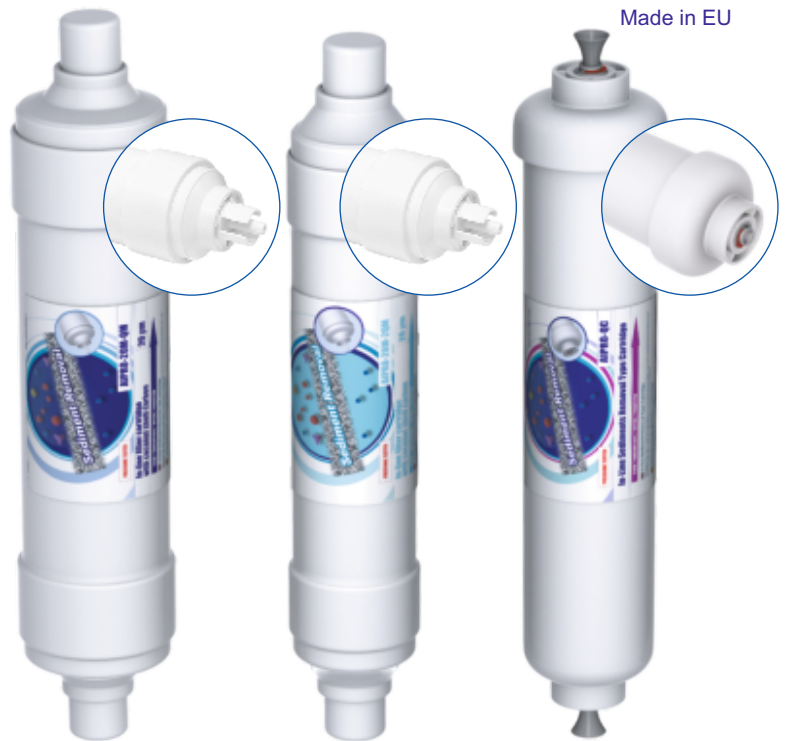

They also take part in bad taste and odor reduction. **AQUAFILTER AIPRO** in-line cartridges provide high flow rates and dirt holding capacity while maintaining extremely low pressure drop, durable physical strength, steady flow and therefore reliable performance and longevity. This makes **AIPRO** an ideal choice for post-RO, under-sink, icemakers, water coolers, refrigerators, coffee makers and other POU applications.

AQUAFILTER AIPRO in-line cartridge fits most 1/4" water lines and requires no additional tools for installation with its quick-connect fittings.

Each cartridge is pressure tested.

Features:

- High quality
- Competitive pricing
- FDA CFR Title 21 Compliant
- Removal ratings from 5 to 20 micron
- 85% efficiency at stated nominal micron rating
- Made in the EU with High Quality materials

Available range of products includes:

- **AIPRO** - 2" x 10" in-line cartridge - 2 x 1/4" NPT
- **AIPRO-QC** - 2" x 10" in-line cartridge - 2 x 1/4" QC
- **AIPRO5** - 2" x 6" in-line cartridge - 2 x 1/4" NPT
- **AIPRO-1M-AQ** - 2,5" x 12" in-line cartridge - 2 x 1/4" NPT
- **AIPRO-20M-AQ** - 2,5" x 12" in-line cartridge - 2 x 1/4" NPT
- **AIPRO-20M-QM** - 2,5" x 12" in-line cartridge - 2 x 1/4" QM
- **AIPRO-20M-2QM** - 2" x 10" in-line cartridge - 2 x 1/4" QM

Application:

- pre RO systems
- under sink
- icemakers
- water coolers
- refrigerators
- coffee makers
- and other application

AIPRO-20M-QM

AIPRO-20M-2QM

AIPRO-QC