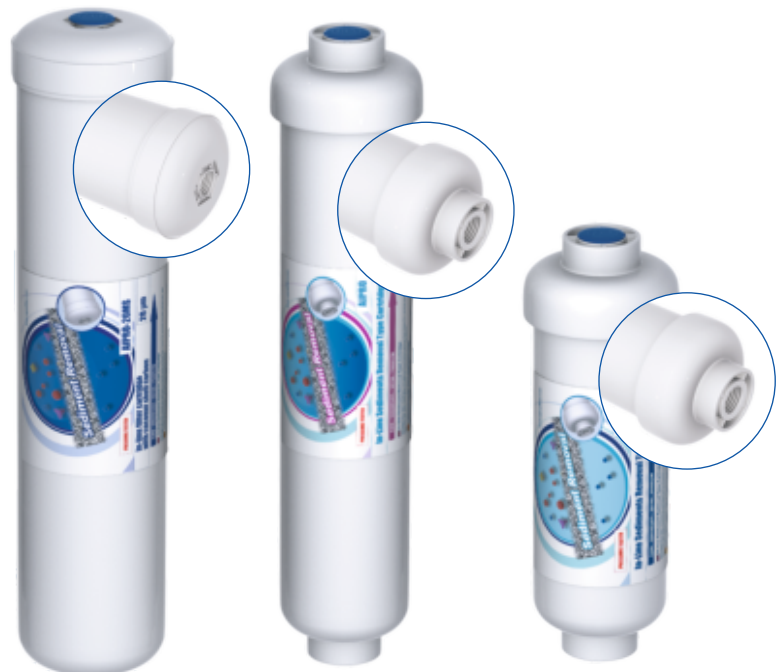

## General Description:

Utilizing melt blown technology, **AIPRO** provides very large surface area and therefore excellent depth filtration ability. **AIPRO** cartridges are designed to reduce dirt, sand, silt, sediment, rust and scale particles.

## Application:

- pre RO systems
- under sink
- icemakers
- water coolers
- refrigerators
- coffee makers
- and other application

AIPRO-20M-QM

AIPRO-20M-2QM

AIPRO-QC

AIPRO-1M-AQ  
AIPRO-20M-AQ

AIPRO

AIPRO-5