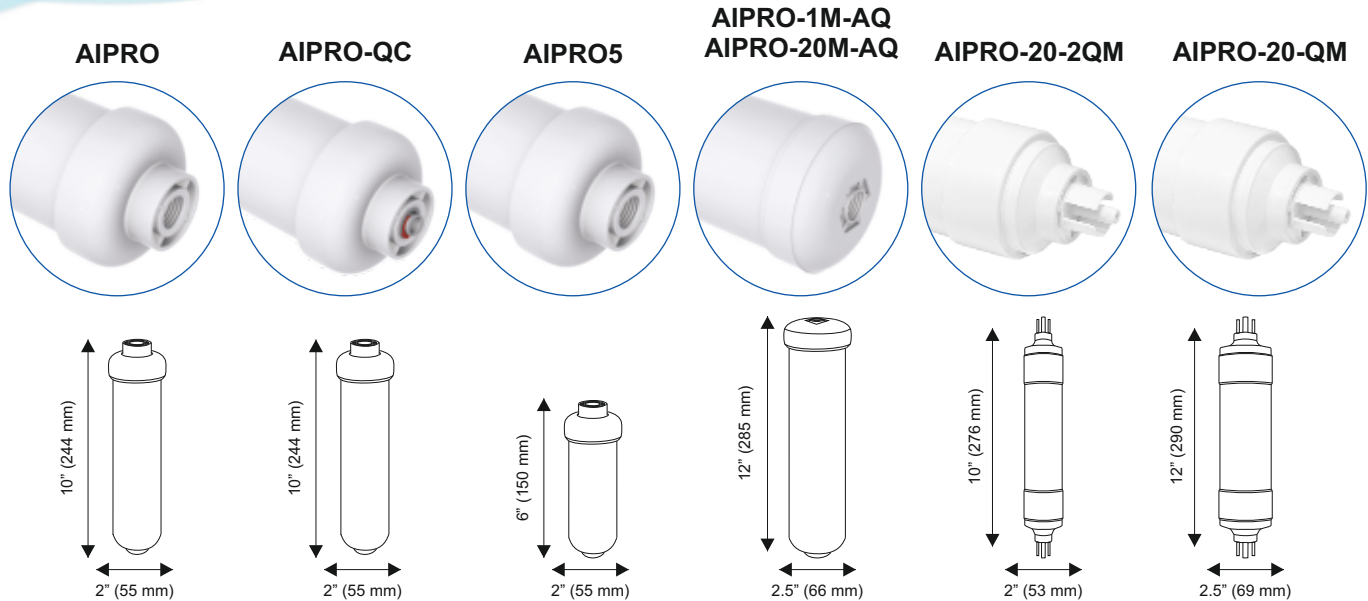

The Clear Choice
Water Filtration Systems

AIPRO series

**In-line sediment removal
filter cartridge**

CAT #	SIZE	Microns	Connections	@ Flow		Filter life*		
				lpm	gpm	L	gal	months
AIPRO	10" x 2" (244 mm x 55 mm)	5 µm	1/4" NPT	2.9	0.76	6.000	1.585	3 - 6
AIPRO-QC	10" x 2" (244 mm x 55 mm)	5 µm	1/4" QC	2.9	0.76	6.000	1.585	3 - 6
AIPRO5	6" x 2" (150 mm x 55 mm)	5 µm	1/4" NPT	2.9	0.76	4.000	1.058	3 - 6
AIPRO-1M-AQ	12" x 2.5" (285 mm x 66 mm)	1 µm	1/4" NPT	2.9	0.76	8.000	2.115	3 - 6
AIPRO-20M-AQ	12" x 2.5" (285 mm x 66 mm)	20 µm	1/4" NPT	2.9	0.76	8.000	2.115	3 - 6
AIPRO-20M-2QM	11" x 2" (285 mm x 66 mm)	20 µm	1/4" QM	2.9	0.76	6.000	1.585	3 - 6
AIPRO-20M-QM	12" x 2.5" (285 mm x 66 mm)	20 µm	1/4" QM	2.9	0.76	8.000	2.115	3 - 6

* filter cartridge lifetime depends on contamination level of potable water.

Specifications:

Operating Pressure: 6 bar (90 psi)
Minimum Temperature: 2°C (35°F)
Maximum Temperature: 45°C (113°F)
Body, Cap, non-woven filter: Polypropylene
Contaminant Removal: Sediment, dirt, sand, and particulate.

IMPORTANT NOTICE: Do not use with water that is microbiologically unsafe or of unknown quality without adequate disinfection before or after the system. Cartridges are designed for filtration with cold potable water. We recommend regularly scheduled maintenance and replacement of the filter cartridge in order for the product to perform properly. Improper installation and maintenance may result in property damage due to water leakage.
Limited Warranty: AQUAFILTER warrants that this product is free from defects in materials and workmanship. This limited warranty does not apply to failures that result from abuse, misuse, alteration or failure to properly comply with installation or cartridge change instructions.

All Aquafilter images, trademarks, logos, and other intellectual property are the sole and exclusive property of Aquafilter, Inc. and may not be used without our express written permission.

**Aquafilter
Manufacturing
Facility**

Aquafilter Inc.
Hunt Valley 21030, USA
us@aquafilter.com

Aquafilter Germany
15234 Frankfurt, Germany
de@aquafilter.com

Aquafilter Europe
91-222 Lodz, Poland
pl@aquafilter.com