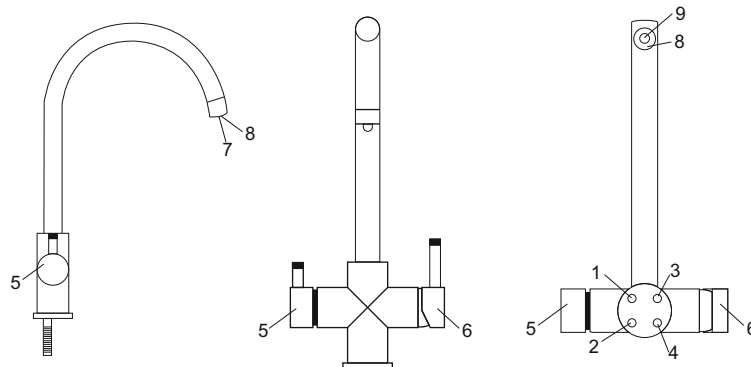

The Clear Choice
Water Filtration Systems

www.aquafilter.com

FXFCH14-4-M_K

Four-way kitchen sink faucet for cold, hot and filtered water

General Description:

FXFCH14-4-M_K - four-way kitchen sink faucet for cold, hot and filtered water. Installation kit includes a set of adapter connectors (tubing, washers, gaskets) necessary for proper connection.

Features:

- High quality
- Competitive pricing
- Modern desing
- Compatible with most RO systems available on the market
- Fit into a modern kitchen

- 1 Filtered water connection to the faucet after first filtration stage
- 2 Filtered water connection to the faucet after second filtration stage
- 3 Hot tap water (unfiltered)
- 4 Cold tap water (unfiltered)
- 5 Filtered water valve
- 6 Tap water valve (unfiltered)
- 7 Tap water outlet (unfiltered)
- 8 Filtered water outlet