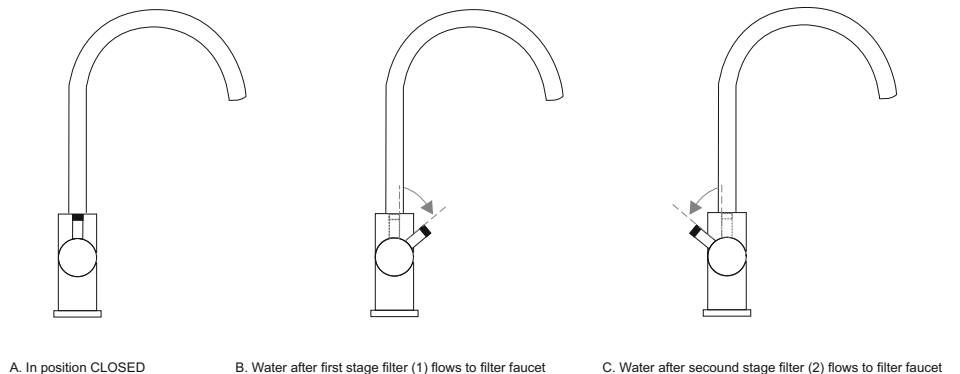

The Clear Choice
Water Filtration Systems

www.aquafilter.com

FXFCH14-4-M_K

Four-way kitchen sink faucet for cold, hot and filtered water

General Description:

FXFCH14-4-M_K - four-way kitchen sink faucet for cold, hot and filtered water. Installation kit includes a set of adapter connectors (tubing, washers, gaskets) necessary for proper connection.

Features:

- High quality
- Competitive pricing
- Modern desing
- Compatible with most RO systems available on the market
- Fit into a modern kitchen

- 1 Filtered water connection to the faucet after first filtration stage
- 2 Filtered water connection to the faucet after second filtration stage
- 3 Hot tap water (unfiltered)
- 4 Cold tap water (unfiltered)
- 5 Filtered water valve
- 6 Tap water valve (unfiltered)
- 7 Tap water outlet (unfiltered)
- 8 Filtered water outlet