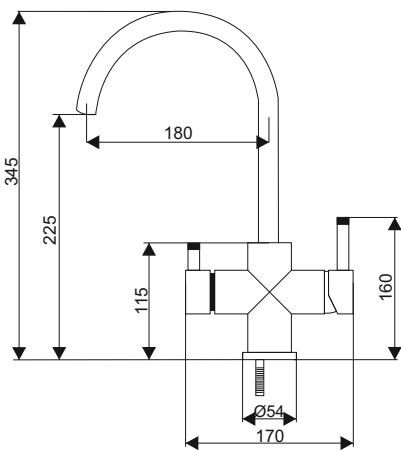

1. 1 Filtered water connection to the faucet after first filtration stage
2. 2 Filtered water connection to the faucet after second filtration stage
3. 3 Hot tap water (unfiltered)
4. 4 Cold tap water (unfiltered)
5. 5 Filtered water valve
6. 6 Tap water valve (unfiltered)
7. 7 Tap water outlet (unfiltered)
8. 8 Filtered water outlet