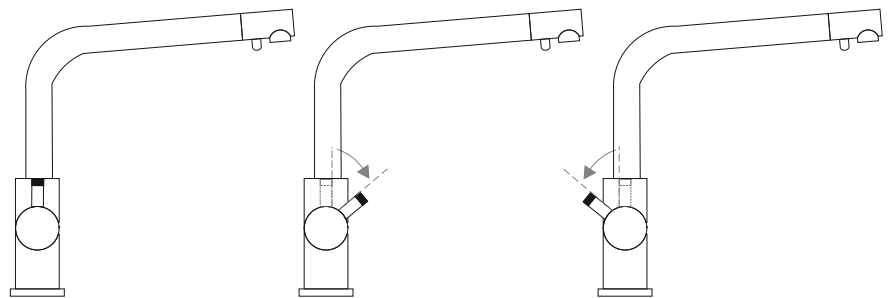

# FXFCH13-4-M\_K

Four-way kitchen sink faucet for cold, hot and filtered water

- 1 Filtered water connection to the faucet after first filtration stage
- 2 Filtered water connection to the faucet after second filtration stage
- 3 Hot tap water (unfiltered)
- 4 Cold tap water (unfiltered)
- 5 Filtered water valve
- 6 Tap water valve (unfiltered)
- 7 Tap water outlet (unfiltered)
- 8 Filtered water outlet

## General Description:

FXFCH13-4-M\_K - four-way kitchen sink faucet for cold, hot and filtered water. Installation kit includes a set of adapter connectors (tubing, washers, gaskets) necessary for proper connection.

## Features:

- High quality
- Competitive pricing
- Modern desing
- Compatible with most RO systems available on the market
- Fit into a modern kitchen

A. In position CLOSED

B. Water after first stage filter (1) flows to filter faucet