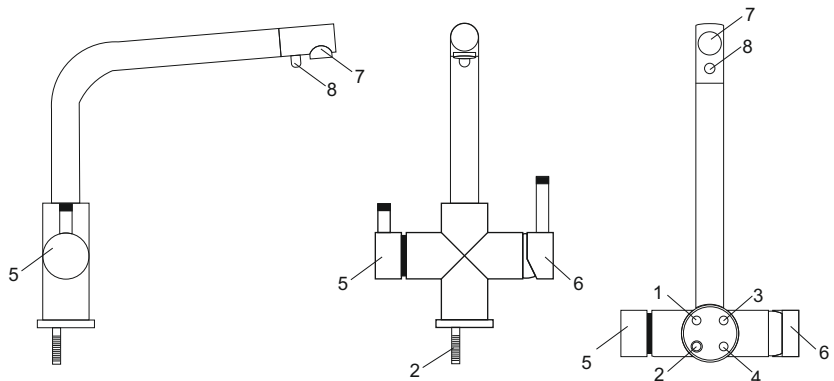

A. In position CLOSED

B. Water after first stage filter (1) flows to filter faucet

C. Water after second stage filter (2) flows to filter faucet

All Aquafilter images, trademarks, logos, and other intellectual property are the sole and exclusive property of Aquafilter, Inc. and may not be used without our express written permission.

Aquafilter
Manufacturing
Facility

Aquafilter Inc.
Hunt Valley 21030, USA
us@aquafilter.com

Aquafilter Germany
15234 Frankfurt, Germany
de@aquafilter.com

Aquafilter Europe
91-222 Lodz, Poland
pl@aquafilter.com