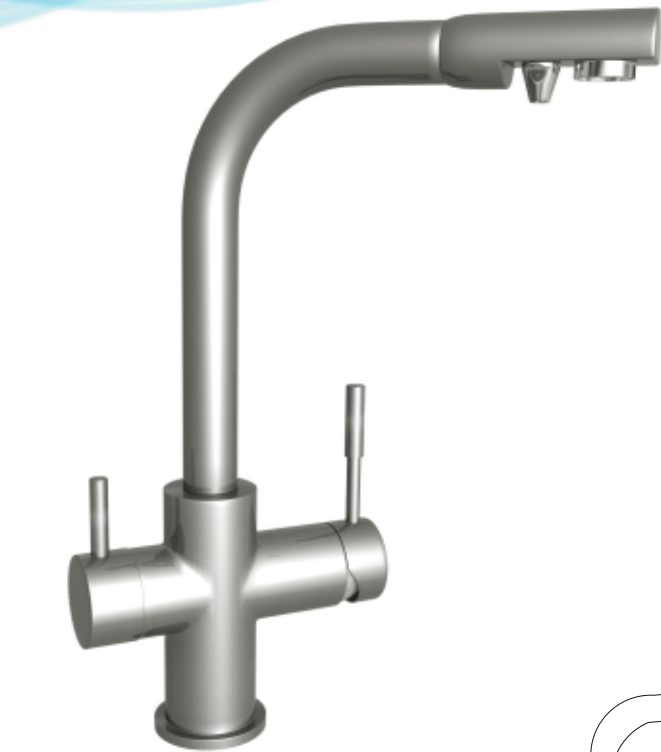

# FXFCH13-4-M\_K

Four-way kitchen sink faucet for cold, hot and filtered water

- 1 Filtered water connection to the faucet after first filtration stage
- 2 Filtered water connection to the faucet after second filtration stage
- 3 Hot tap water (unfiltered)
- 4 Cold tap water (unfiltered)
- 5 Filtered water valve
- 6 Tap water valve (unfiltered)
- 7 Tap water outlet (unfiltered)
- 8 Filtered water outlet

## General Description:

FXFCH13-4-M\_K - four-way kitchen sink faucet for cold, hot and filtered water. Installation kit includes a set of adapter connectors (tubing, washers, gaskets) necessary for proper connection.

## Features:

- High quality
- Competitive pricing
- Modern desing
- Compatible with most RO systems available on the market
- Fit into a modern kitchen

A. In position CLOSED

B. Water after first stage filter (1) flows to filter faucet