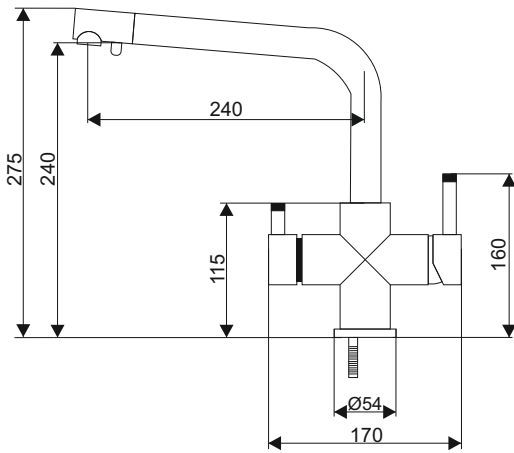

# FXFCH13-4-M\_K

Four-way kitchen sink faucet for cold, hot and filtered water

- 1 Filtered water connection to the faucet after first filtration stage
- 2 Filtered water connection to the faucet after second filtration stage
- 3 Hot tap water (unfiltered)
- 4 Cold tap water (unfiltered)
- 5 Filtered water valve
- 6 Tap water valve (unfiltered)
- 7 Tap water outlet (unfiltered)
- 8 Filtered water outlet

## General Description:

FXFCH13-4-M\_K - four-way kitchen sink faucet for cold, hot and filtered water. Installation kit includes a set of adapter connectors (tubing, washers, gaskets) necessary for proper connection.